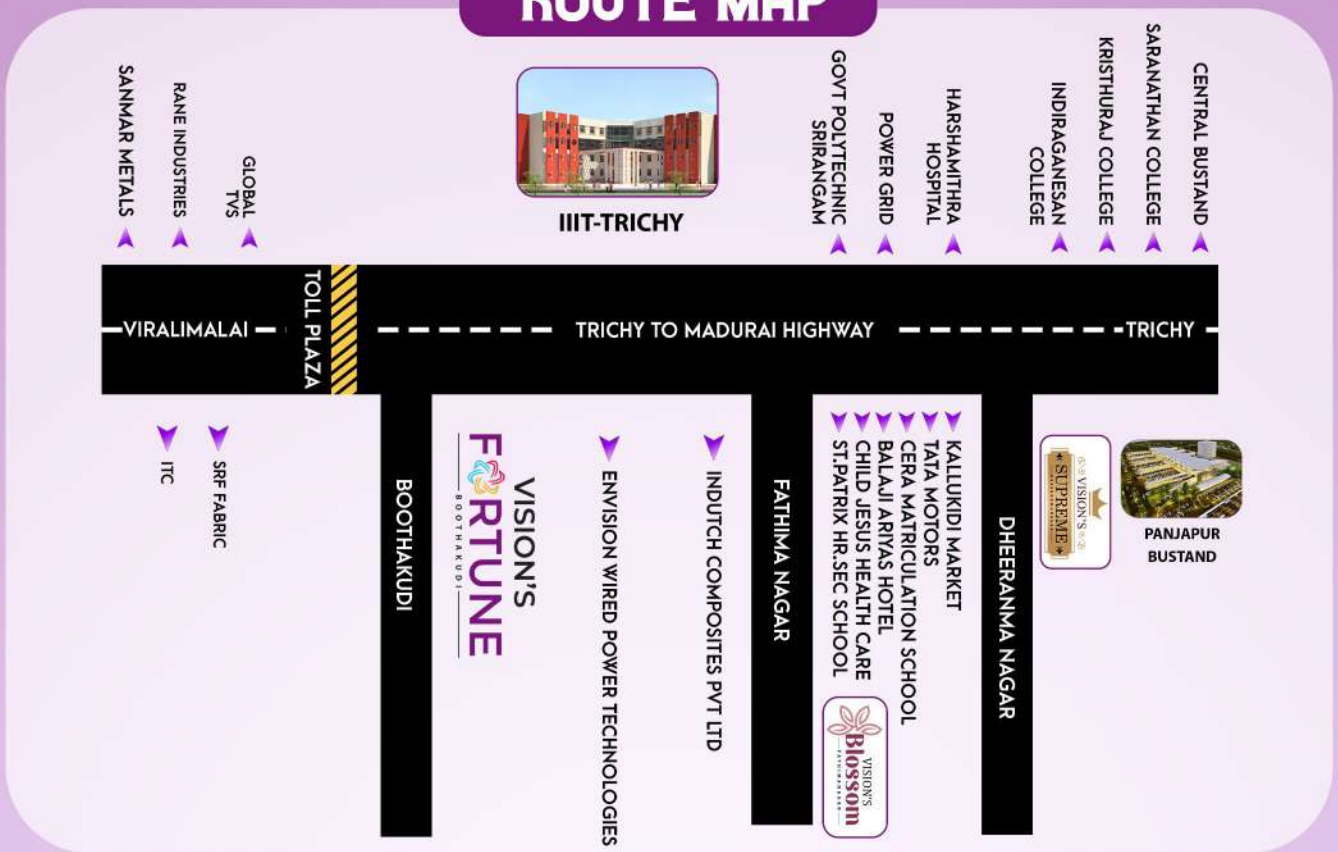

HOSPITALS

SAGAYA MATHA HOSPITAL ST.THOMAS	400MTRS	1MIN
FATHIMA HEALTH CARE CENTRE	4.5KMS	7MINS
CHILD JESUS HEALTH CENTRE	7.7KMS	9MINS
GOVERNMENT HOSPITAL VIRALIMALAI	7.7KMS	12MINS

SQFT TABLE			
PLOT NO	SQ.FT	PLOT NO	SQ.FT
1	1836	67	600
2	1847	68	600
3	1243	69	600
4	1243	70	600
5	1200	71	600
6	1200	72	600
7	1155	73	600
8	979	74	600
9	536	75	600
10	1050	76	600
11	1200	77	1200
12	1200	78	1200
13	1530	79	600
14	1200	80	600
15	1200	81	600
16	1200	82	600
17	1200	83	600
18	1129	84	600
19	1350	85	600
20	1550	86	600
21	1550	87	600
22	1550	88	600
23	1550	89	1383
24	1550	90	1500
25	1557	91	1367
26	1578	92	1391
27	1200	93	1416
28	1200	94	1441
29	1200	95	1466
30	1200	96	1495
31	1200	97	706
32	921	98	1200
33	850	99	1145
34	1200	100	1293
35	1200	101	1535
36	1200	102	1200
37	1210	103	1313
38	1210	104	1488
39	1210	105	981
40	1071	106	1200
41	895	107	1747
42	404	108	1747
43	376	109	1200
44	346	110	1258
45	971	111	1836
46	1441	112	1836
47	1192	113	1836
48	1195	114	1491
49	1200	115	1491
50	1200	116	1491
51	1547	117	862
52	2466	118	1631
53	2228	119	1500
54	1200	120	1500
55	600	121	3216
56	600	122	662
57	600	123	1088
58	600	124	1186
59	600	125	1283
60	600	126	1507
61	600	127	1604
62	600	128	1701
63	600	129	1799
64	600	130	1896
65	1392	131	1994
66	1498	132	3046

ROUTE MAP

SALIENT FEATURES

Just 132 Plots Spread Across 6 Acres

Well-Built Black-Top Thar Road With Street Lights

Fully Compounded Gated Community

15 Mins Drive From New-Panjappur Bus Terminal

4 Kms Drive From IIIT-College Trichy

60 Seconds From National Highway (590 Metres)

Very Close to Boothakudi Toll Plaza (Commercial Hub)

Perfect Legal Documentation

Get your Friends as your Neighbours and get rewarded too !